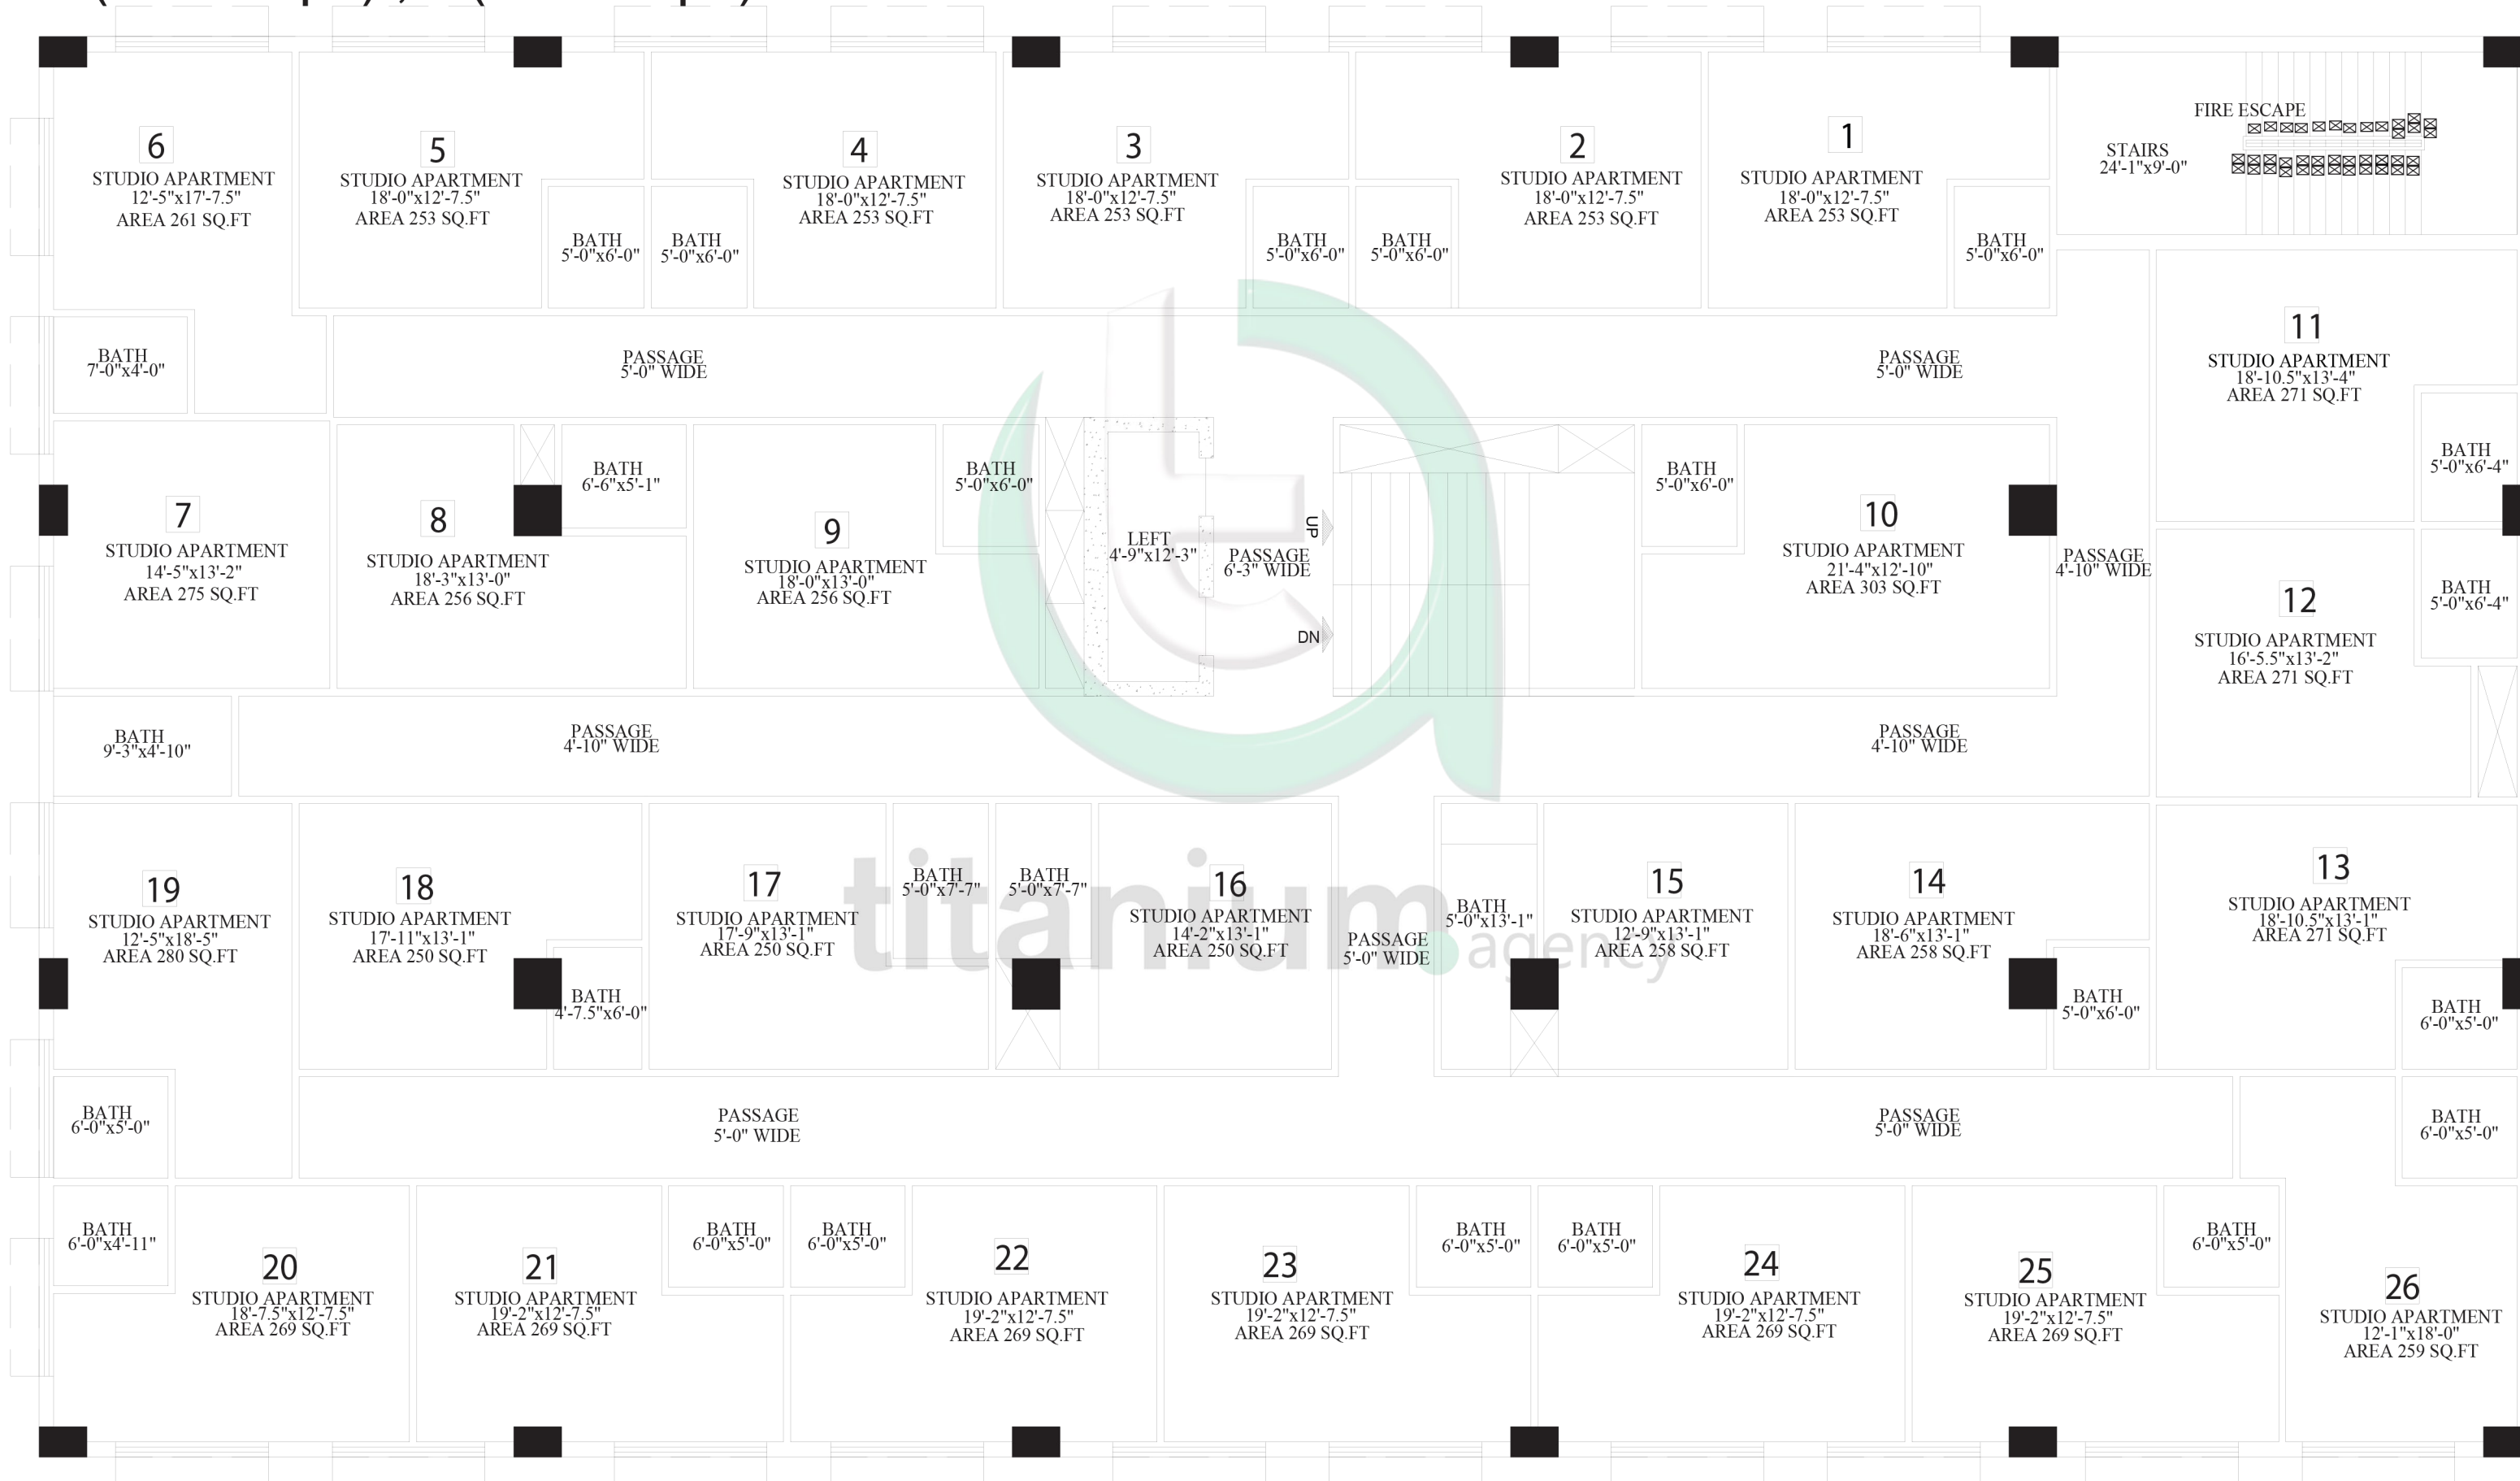

RIJAS RESIDENCIA {24-09-2023}

4TH FLOOR (STUDIO)

S (7080 sq.ft) , C (2338 sq.ft) = 9129