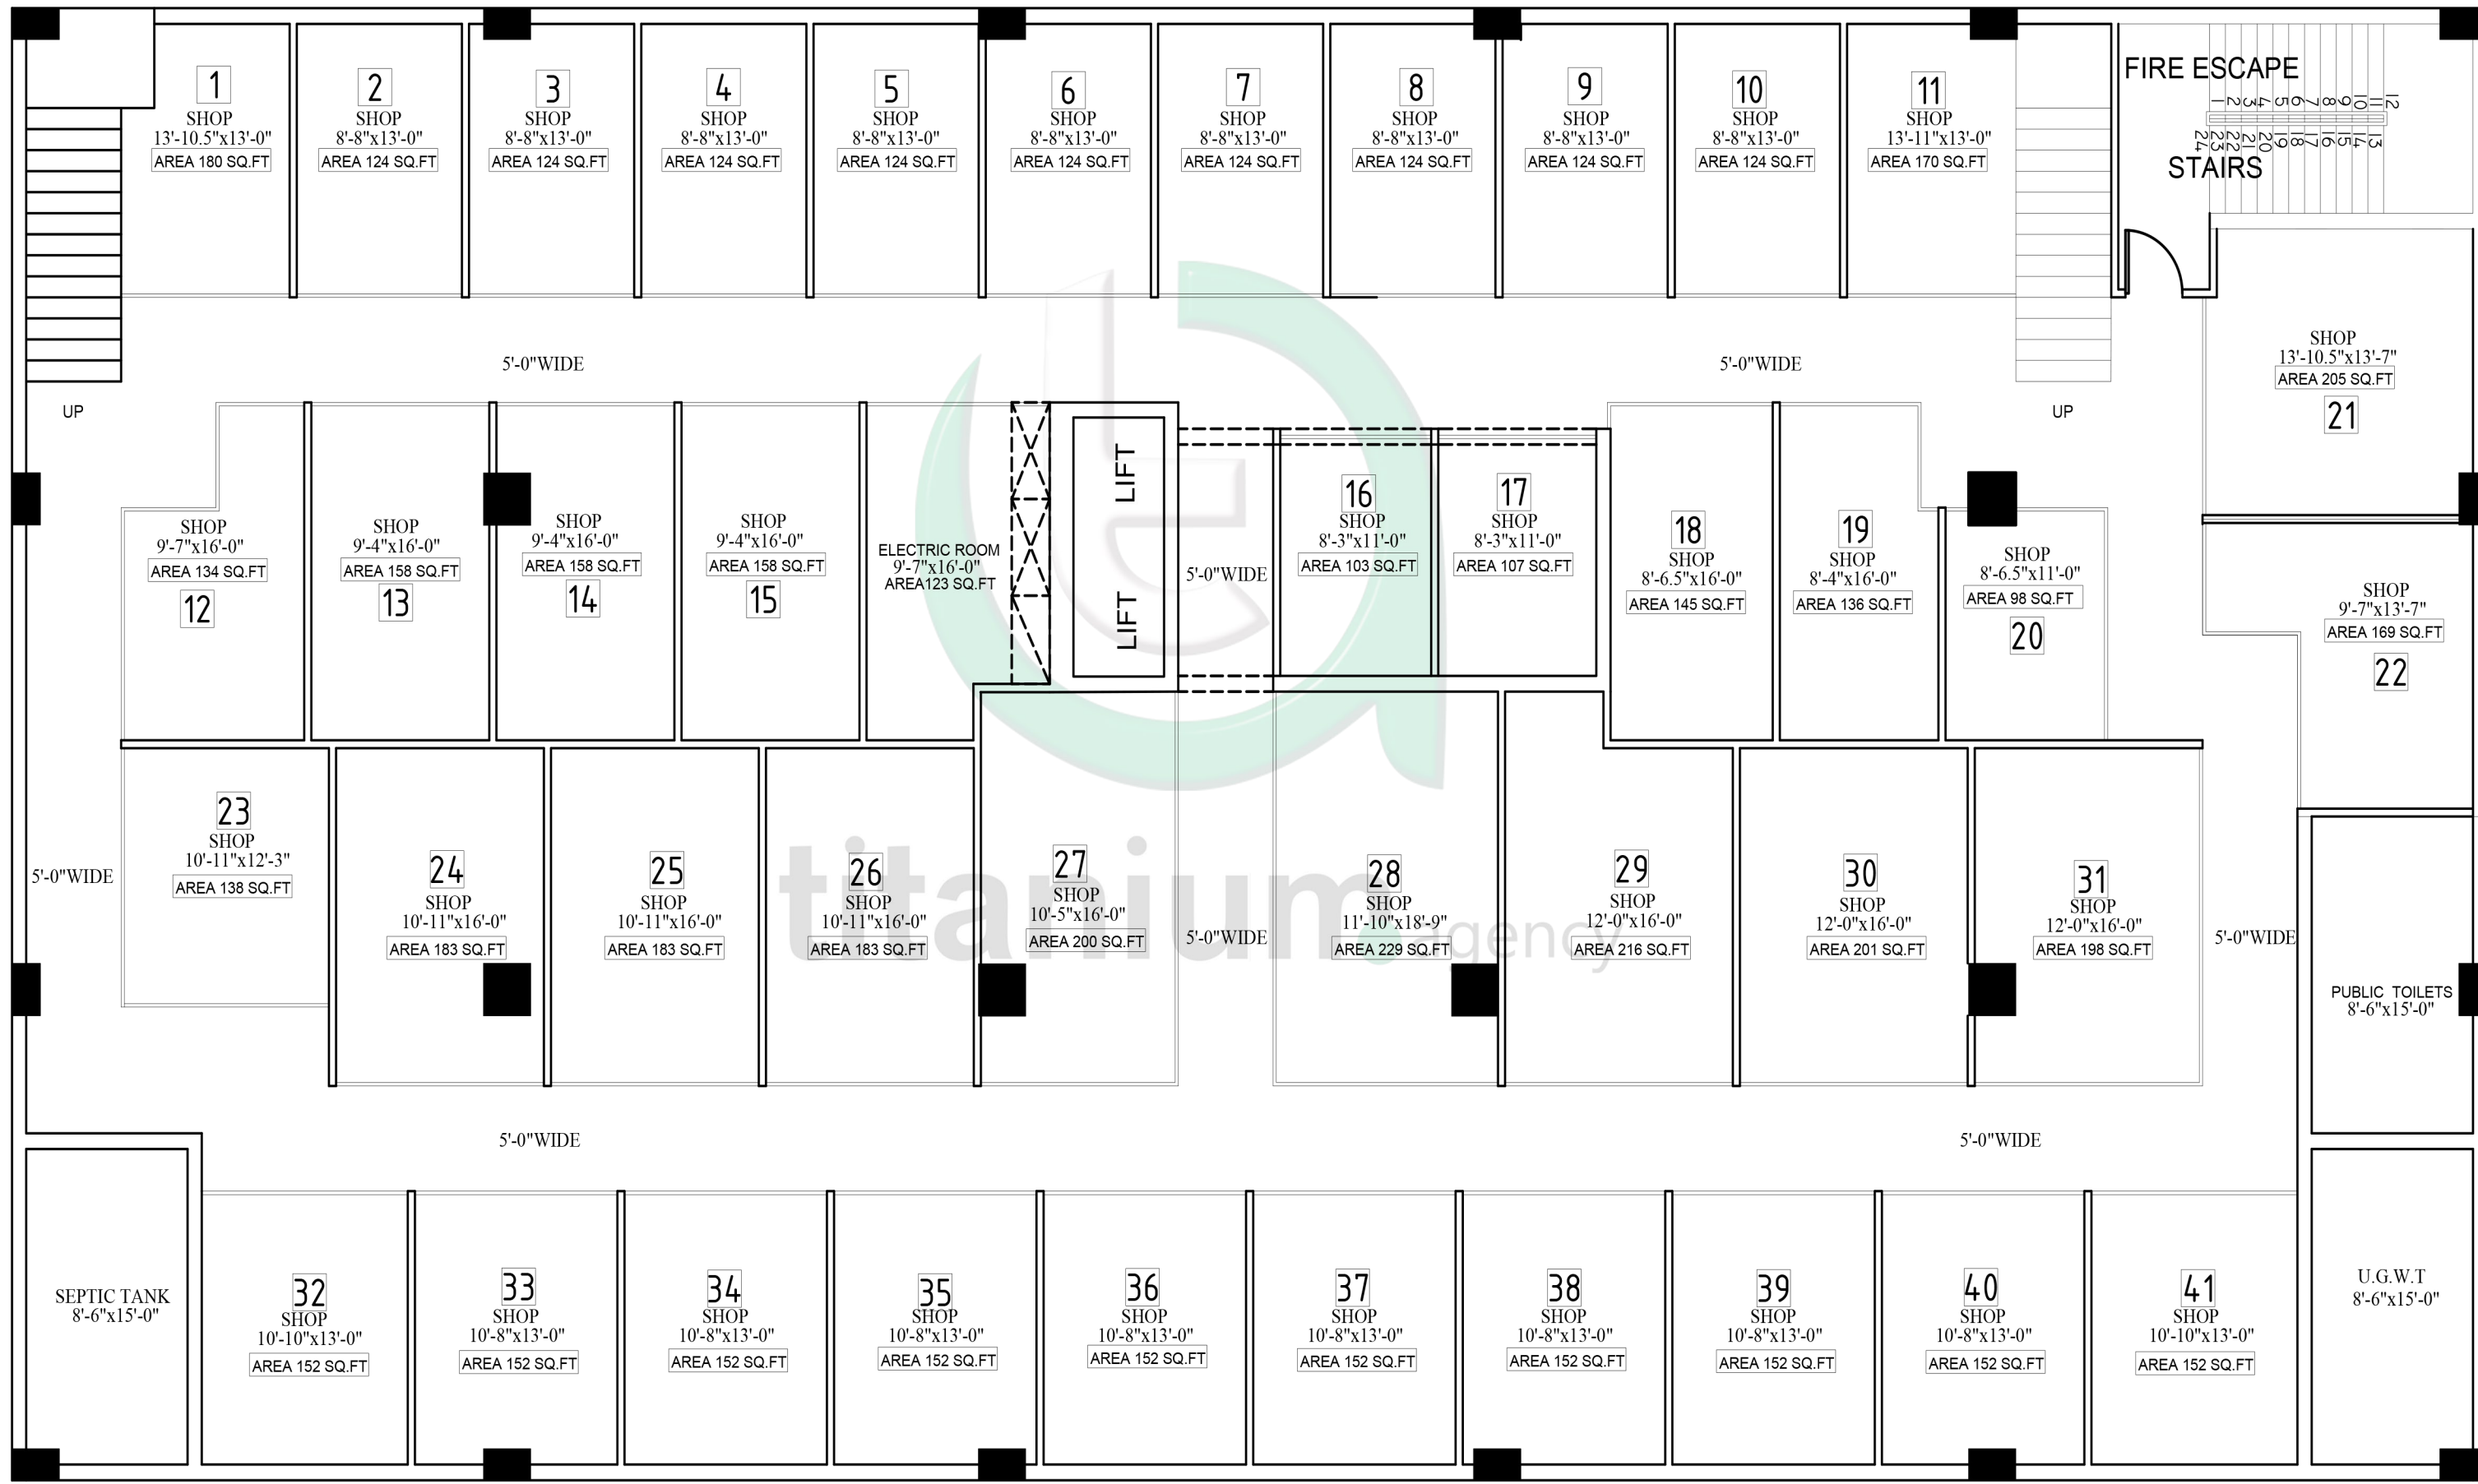

RIJAS RESIDENCIA BASEMENT FLOOR

RIJAS RESIDENCIA GROUND FLOOR

RIJAS RESIDENCIA {24-09-2023}

1ST FLOOR (STUDIO)

S (7080 sq.ft) ,C (2338 sq.ft) = 9129

RIJAS RESIDENCIA {24-09-2023}

2ND FLOOR (STUDIO)

S (7080 sq.ft) ,C (2338 sq.ft) = 9129