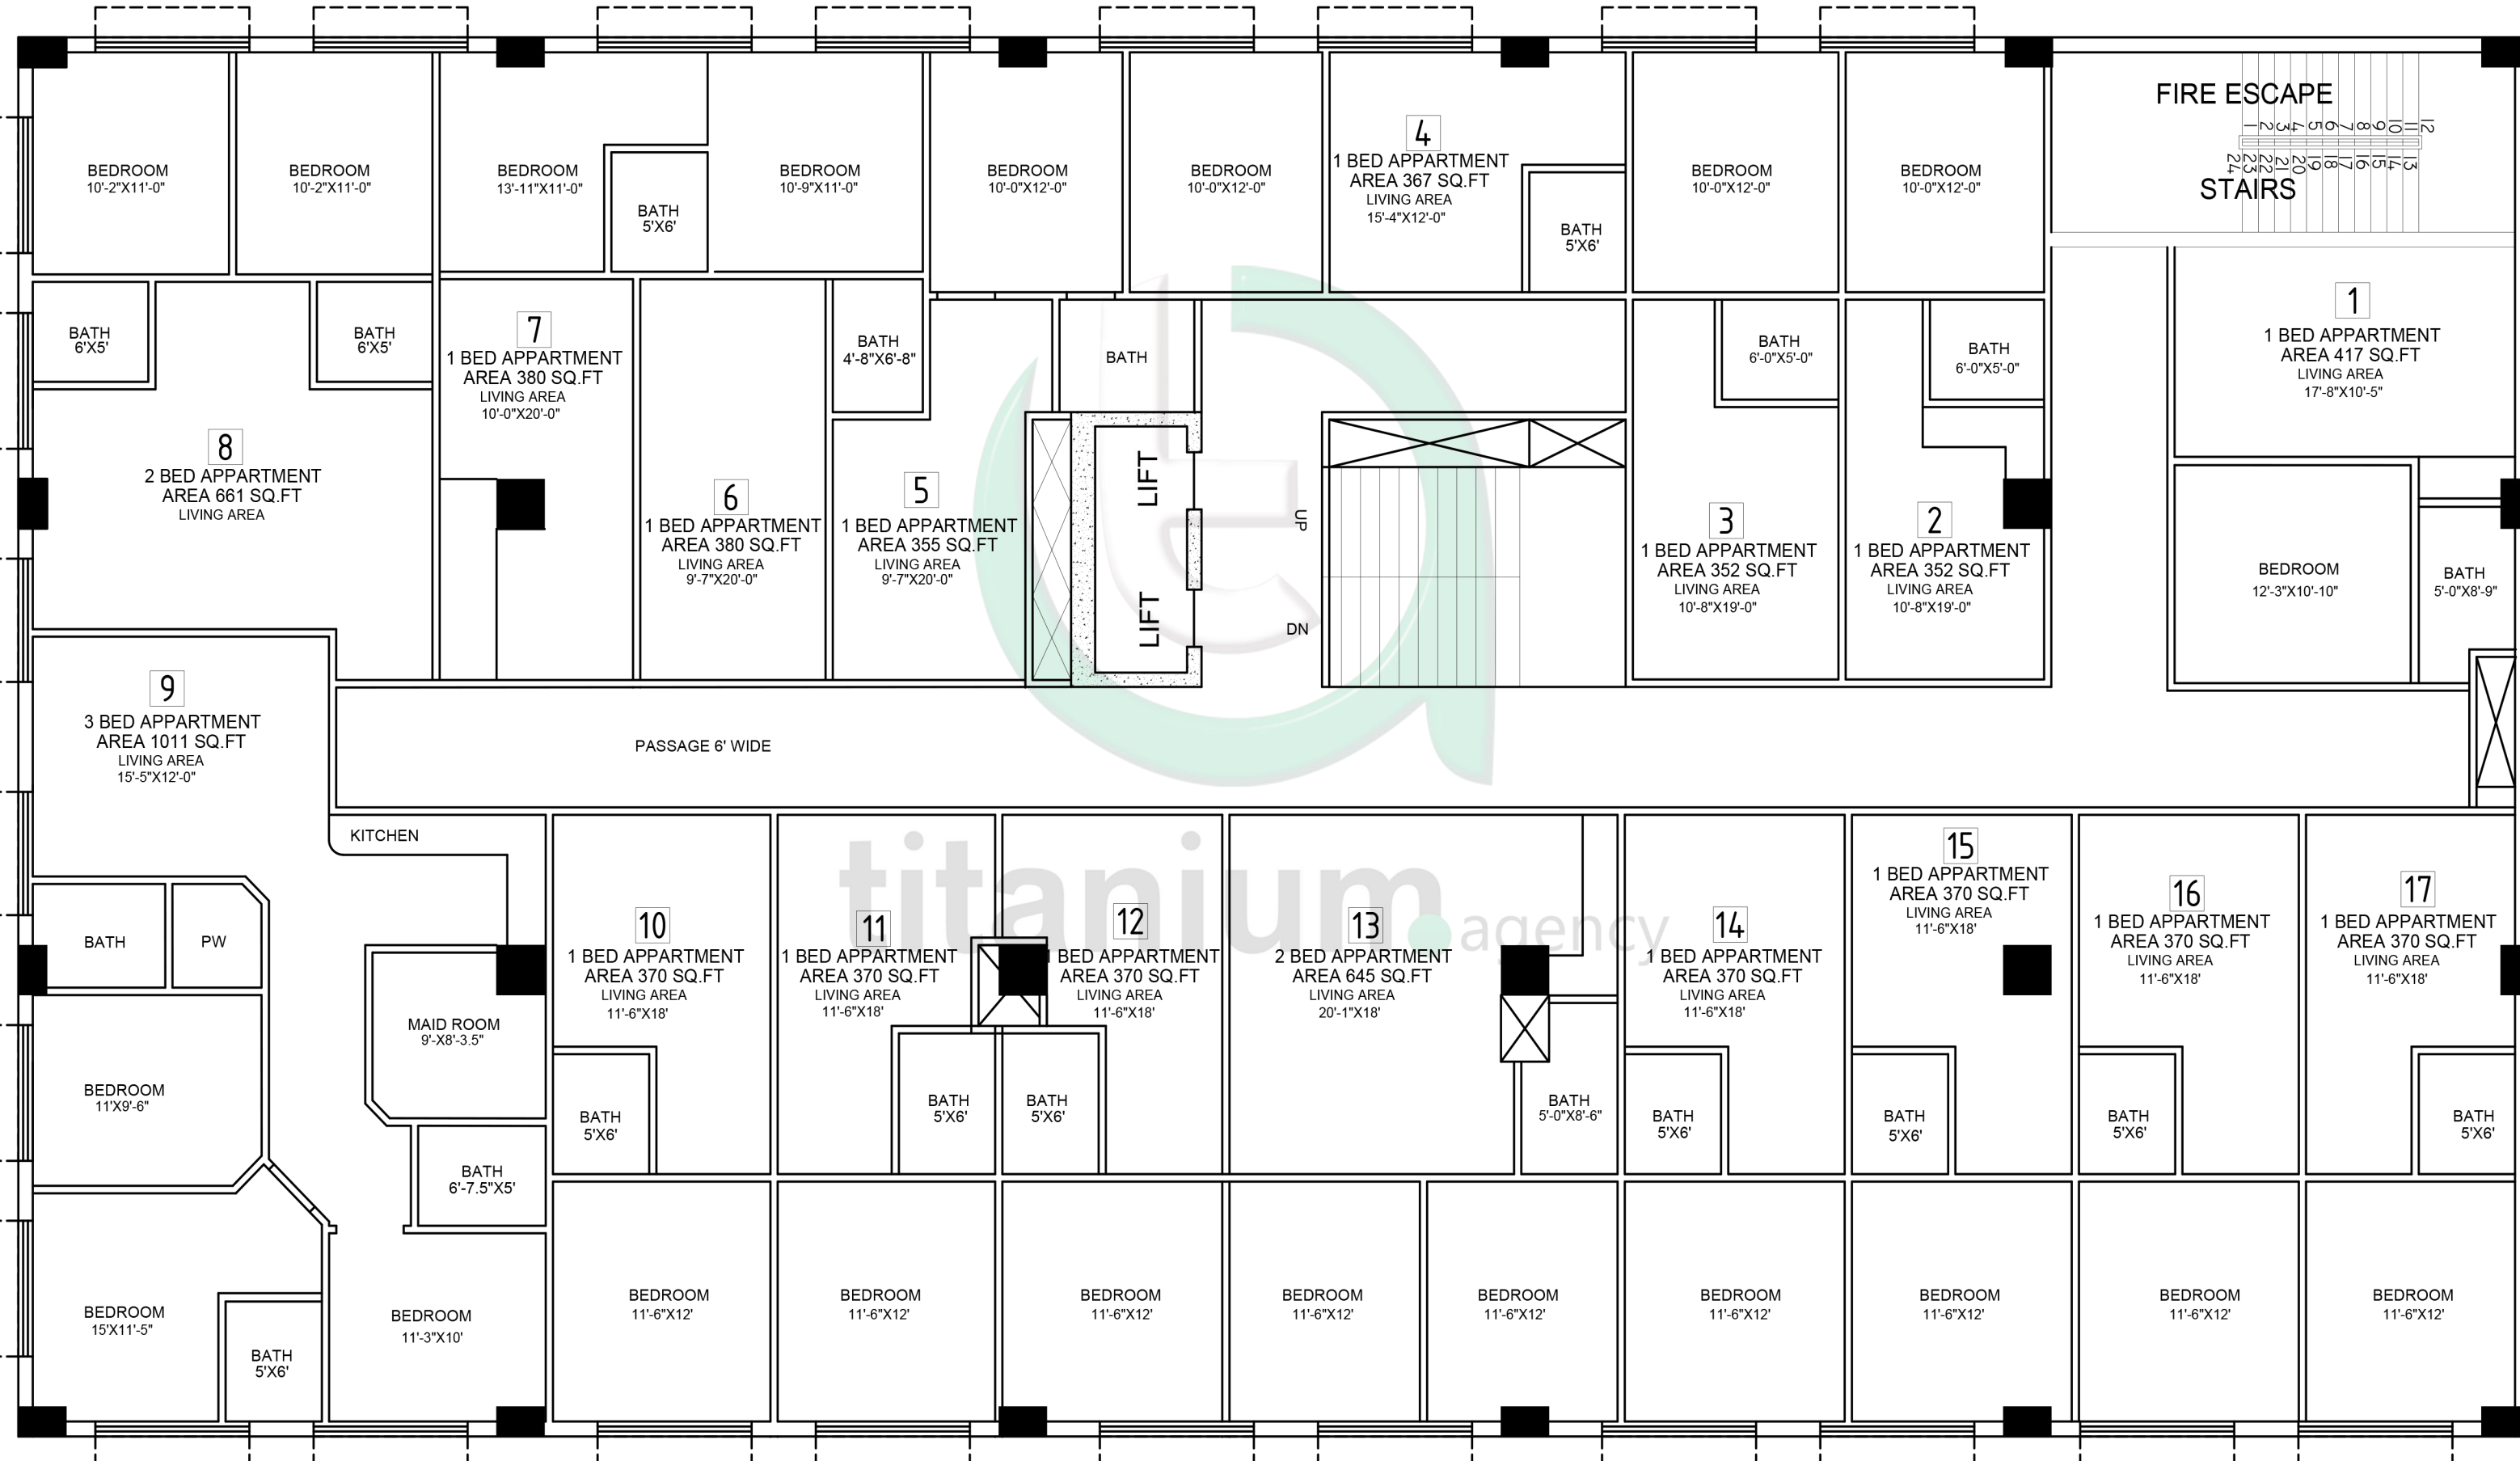

RIJAS RESIDENCIA BASEMENT FLOOR

RIJAS RESIDENCIA GROUND FLOOR

RIJAS RESIDENCIA {24-09-2023}

1ST FLOOR (STUDIO)

S (7080 sq.ft) ,C (2338 sq.ft) = 9129

RIJAS RESIDENCIA {24-09-2023}

2ND FLOOR (STUDIO)

S (7080 sq.ft) ,C (2338 sq.ft) = 9129

RIJAS RESIDENCIA {24-09-2023}

3RD FLOOR (STUDIO)

RIJAS RESIDENCIA {24-09-2023}

4TH FLOOR (STUDIO)

S (7080 sq.ft) , C (2338 sq.ft) = 9129

RIJAS RESIDENCIA {24-09-2023}

5TH FLOOR (STUDIO)

S (7080 sq.ft) ,C (2338 sq.ft) = 9129

RIJAS RESIDENCIA

6TH FLOOR 1 BED+ 2 BED+ 3 BED

RIJAS RESIDENCIA

7TH FLOOR 1 BED+ 2 BED+ 3 BED

RIJAS RESIDENCIA 8TH FLOOR 1 BED+ 2 BED+PENTHOUSE

RIJAS RESIDENCIA

9TH FLOOR 1 BED+ 2 BED+PENTHOUSE

RIJAS RESIDENCIA ROOFTOP