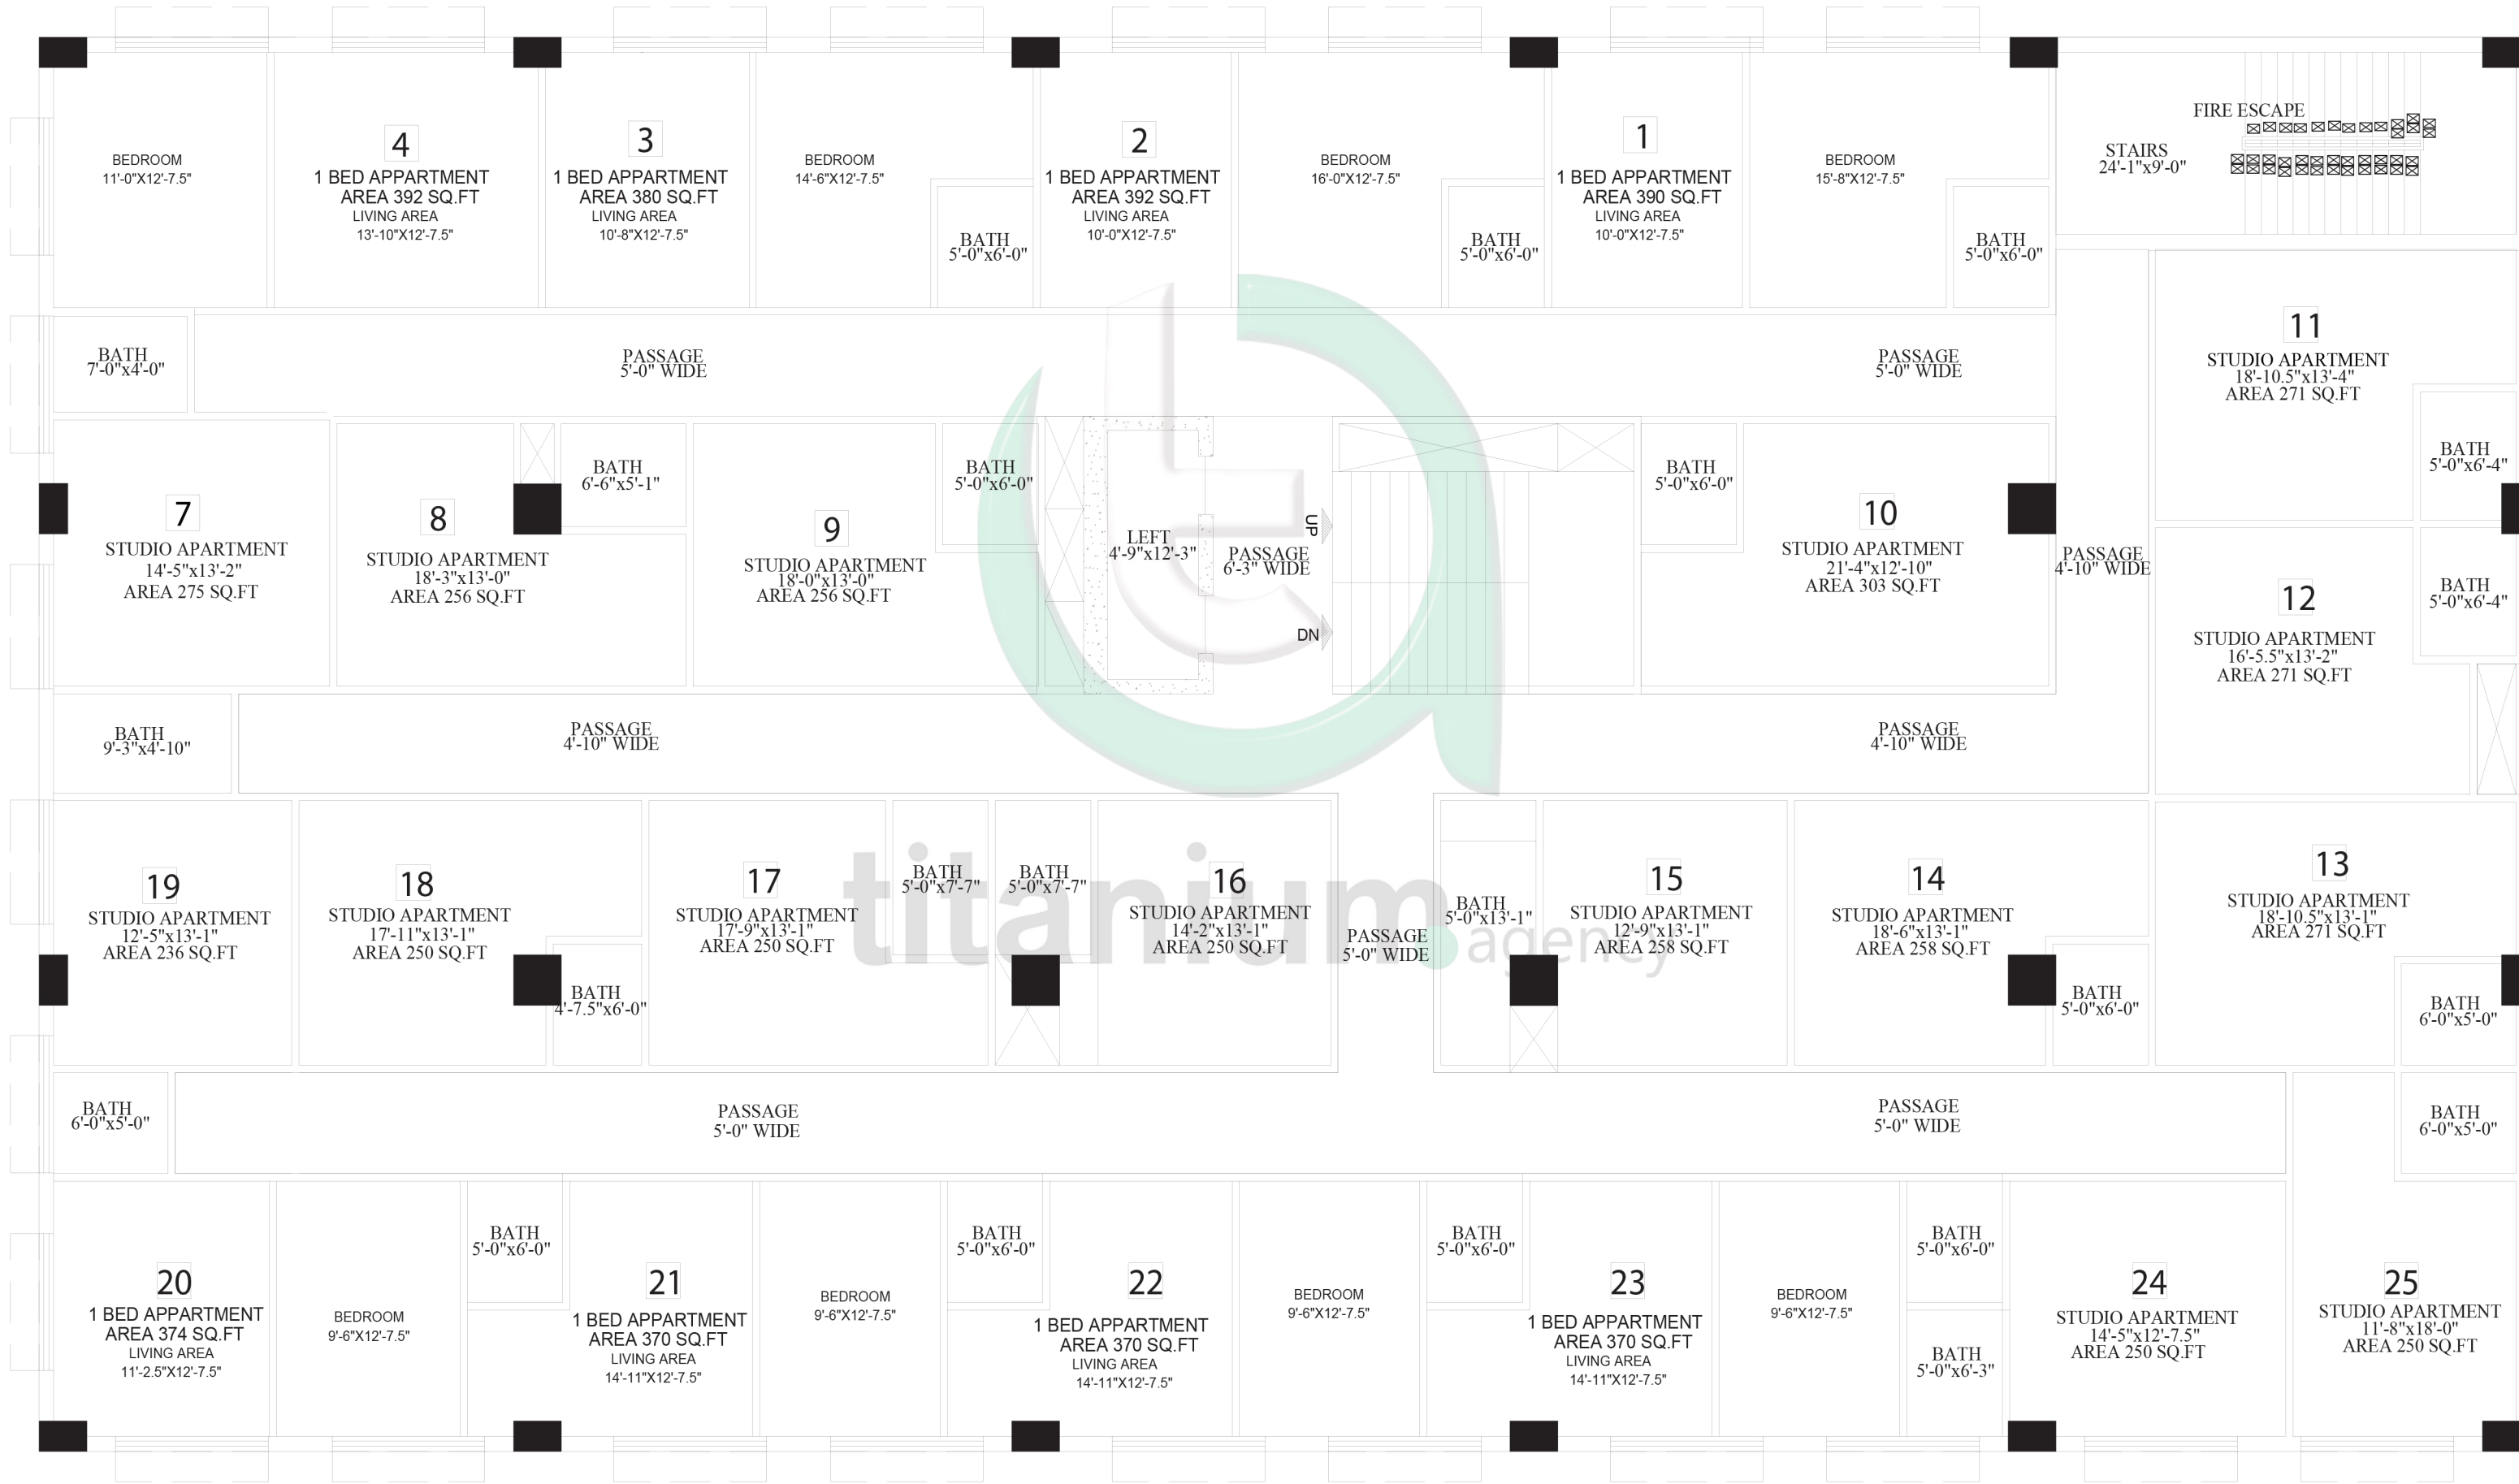

RIJAS RESIDENCIA BASEMENT FLOOR

RIJAS RESIDENCIA GROUND FLOOR

RIJAS RESIDENCIA {24-09-2023}

1ST FLOOR (STUDIO)

S (7080 sq.ft) ,C (2338 sq.ft) = 9129

RIJAS RESIDENCIA {24-09-2023}

2ND FLOOR (STUDIO)

S (7080 sq.ft) ,C (2338 sq.ft) = 9129