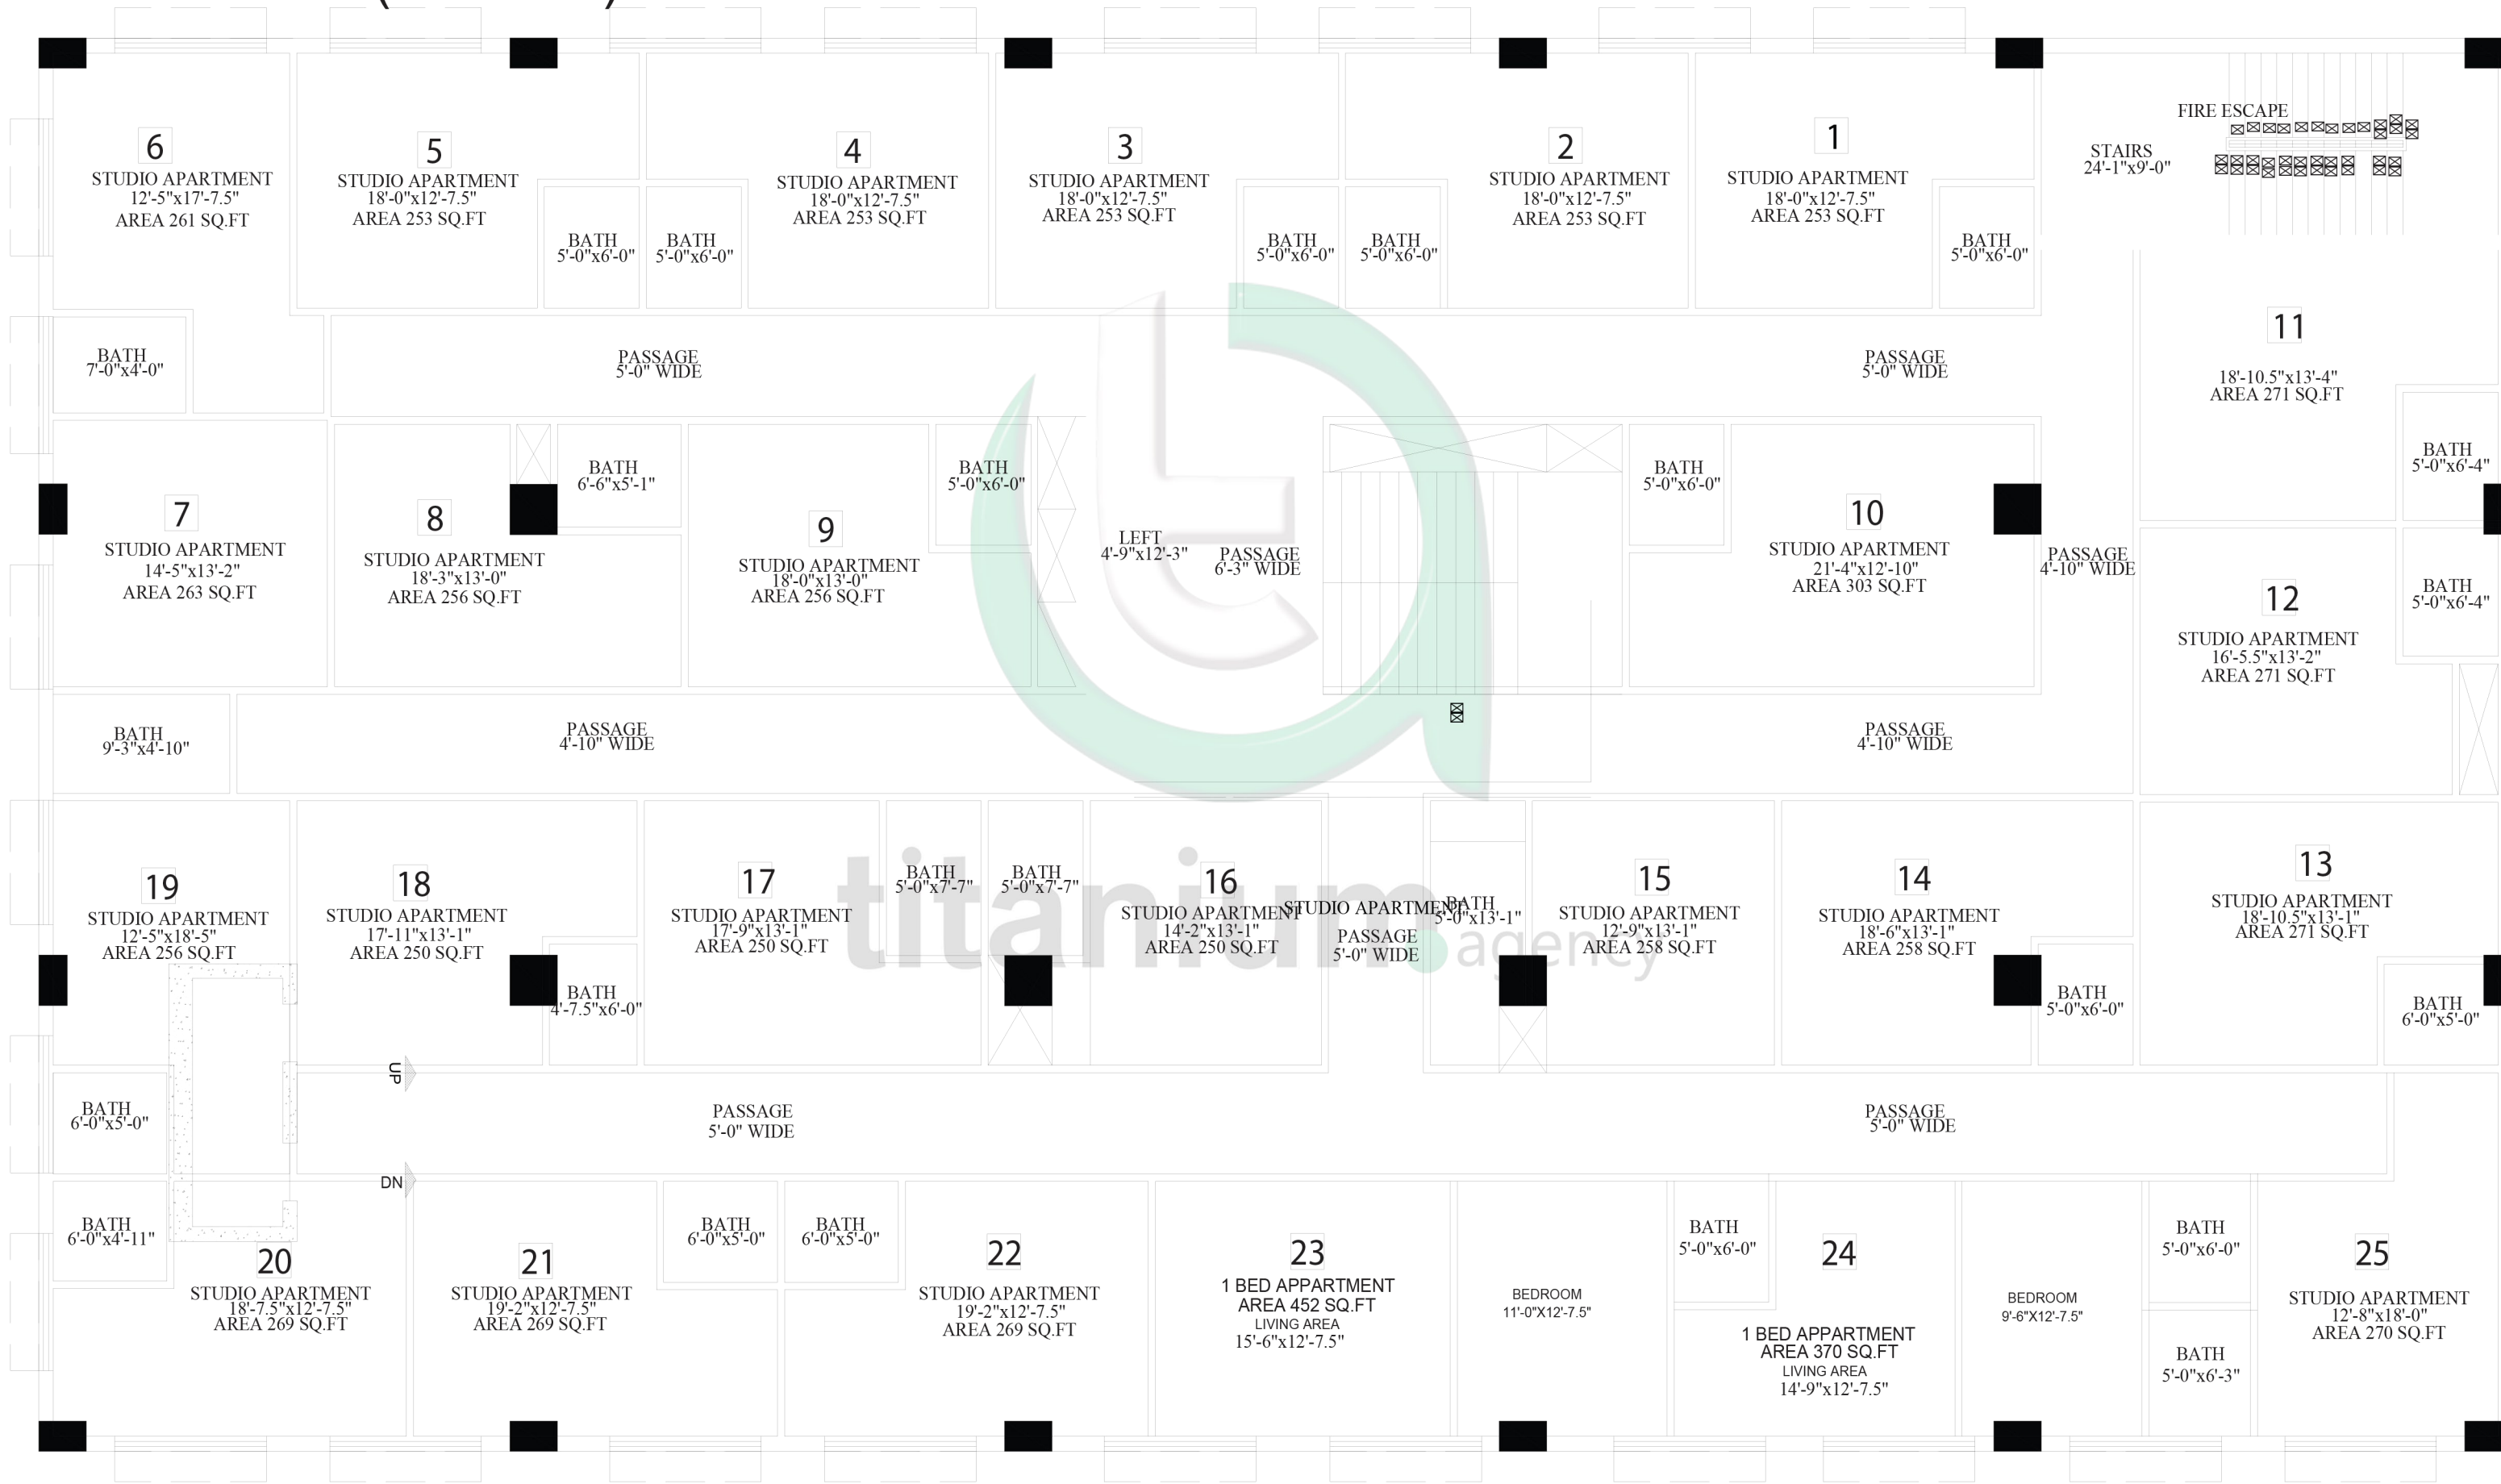

RIJAS RESIDENCIA {24-09-2023}

3RD FLOOR (STUDIO)