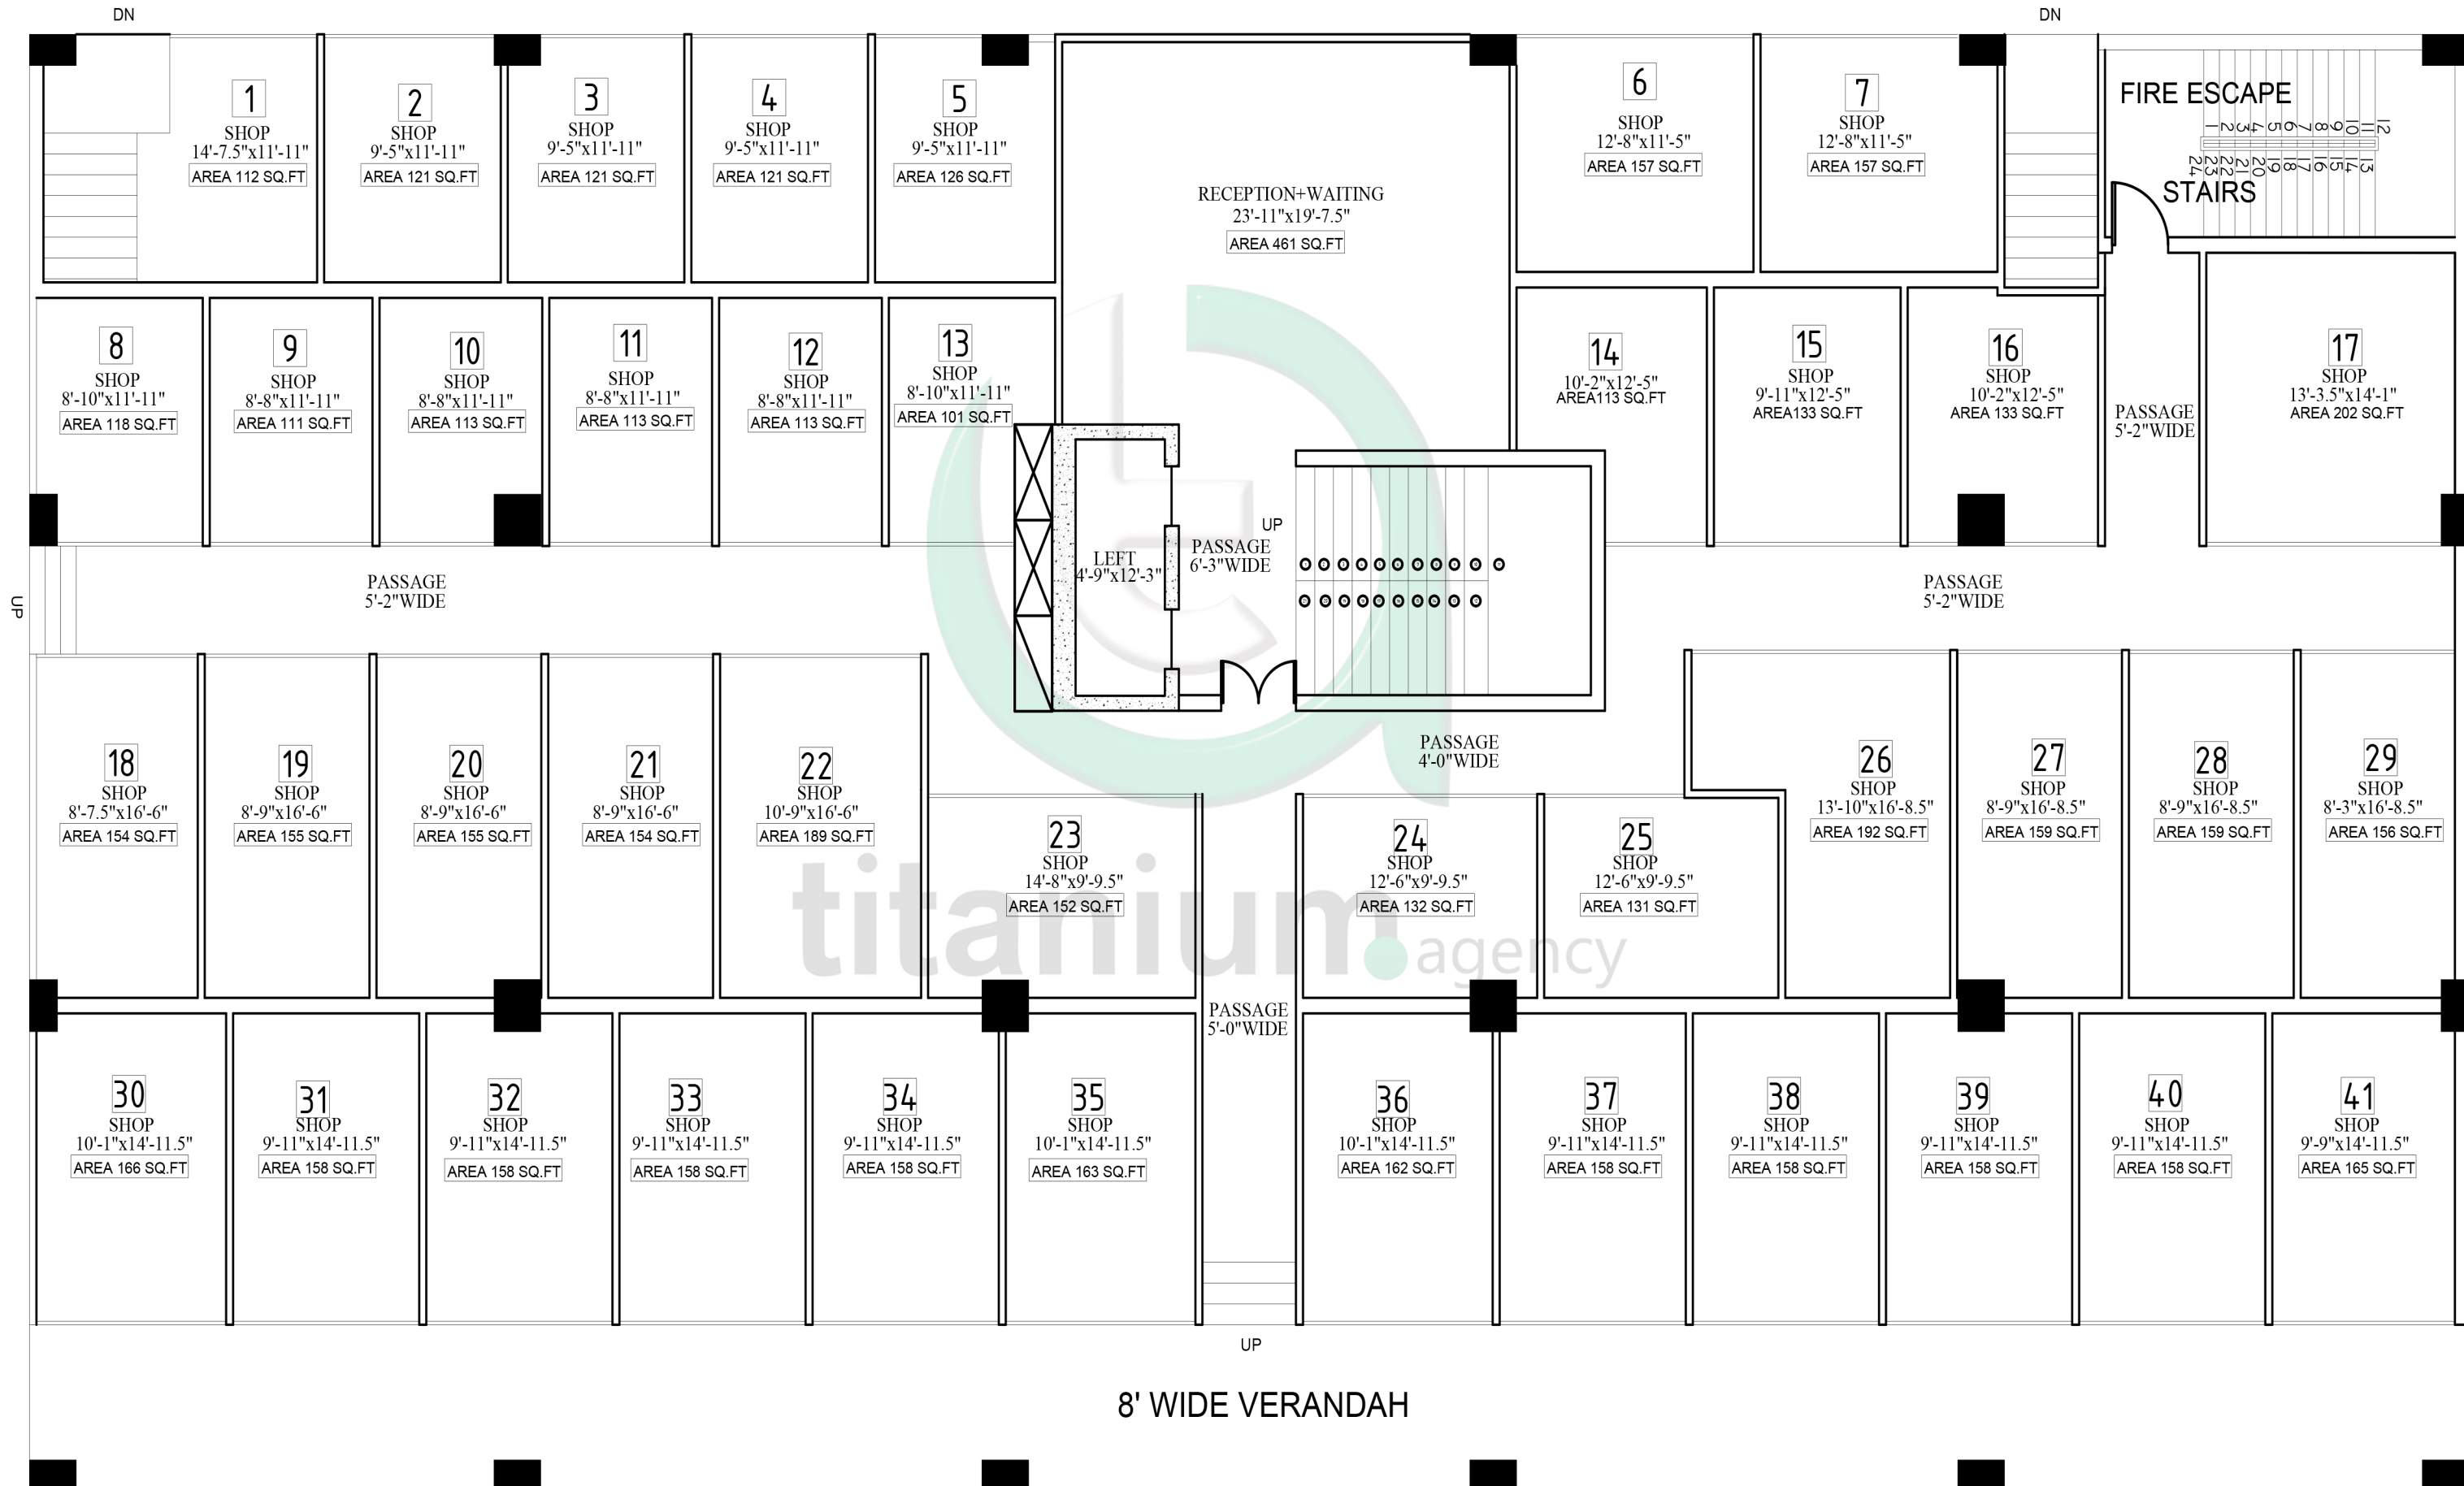

RIJAS RESIDENCIA BASEMENT FLOOR

RIJAS RESIDENCIA GROUND FLOOR

RIJAS RESIDENCIA {24-09-2023}

1ST FLOOR (STUDIO)

S (7080 sq.ft) ,C (2338 sq.ft) = 9129

RIJAS RESIDENCIA {24-09-2023}

2ND FLOOR (STUDIO)

S (7080 sq.ft) ,C (2338 sq.ft) = 9129