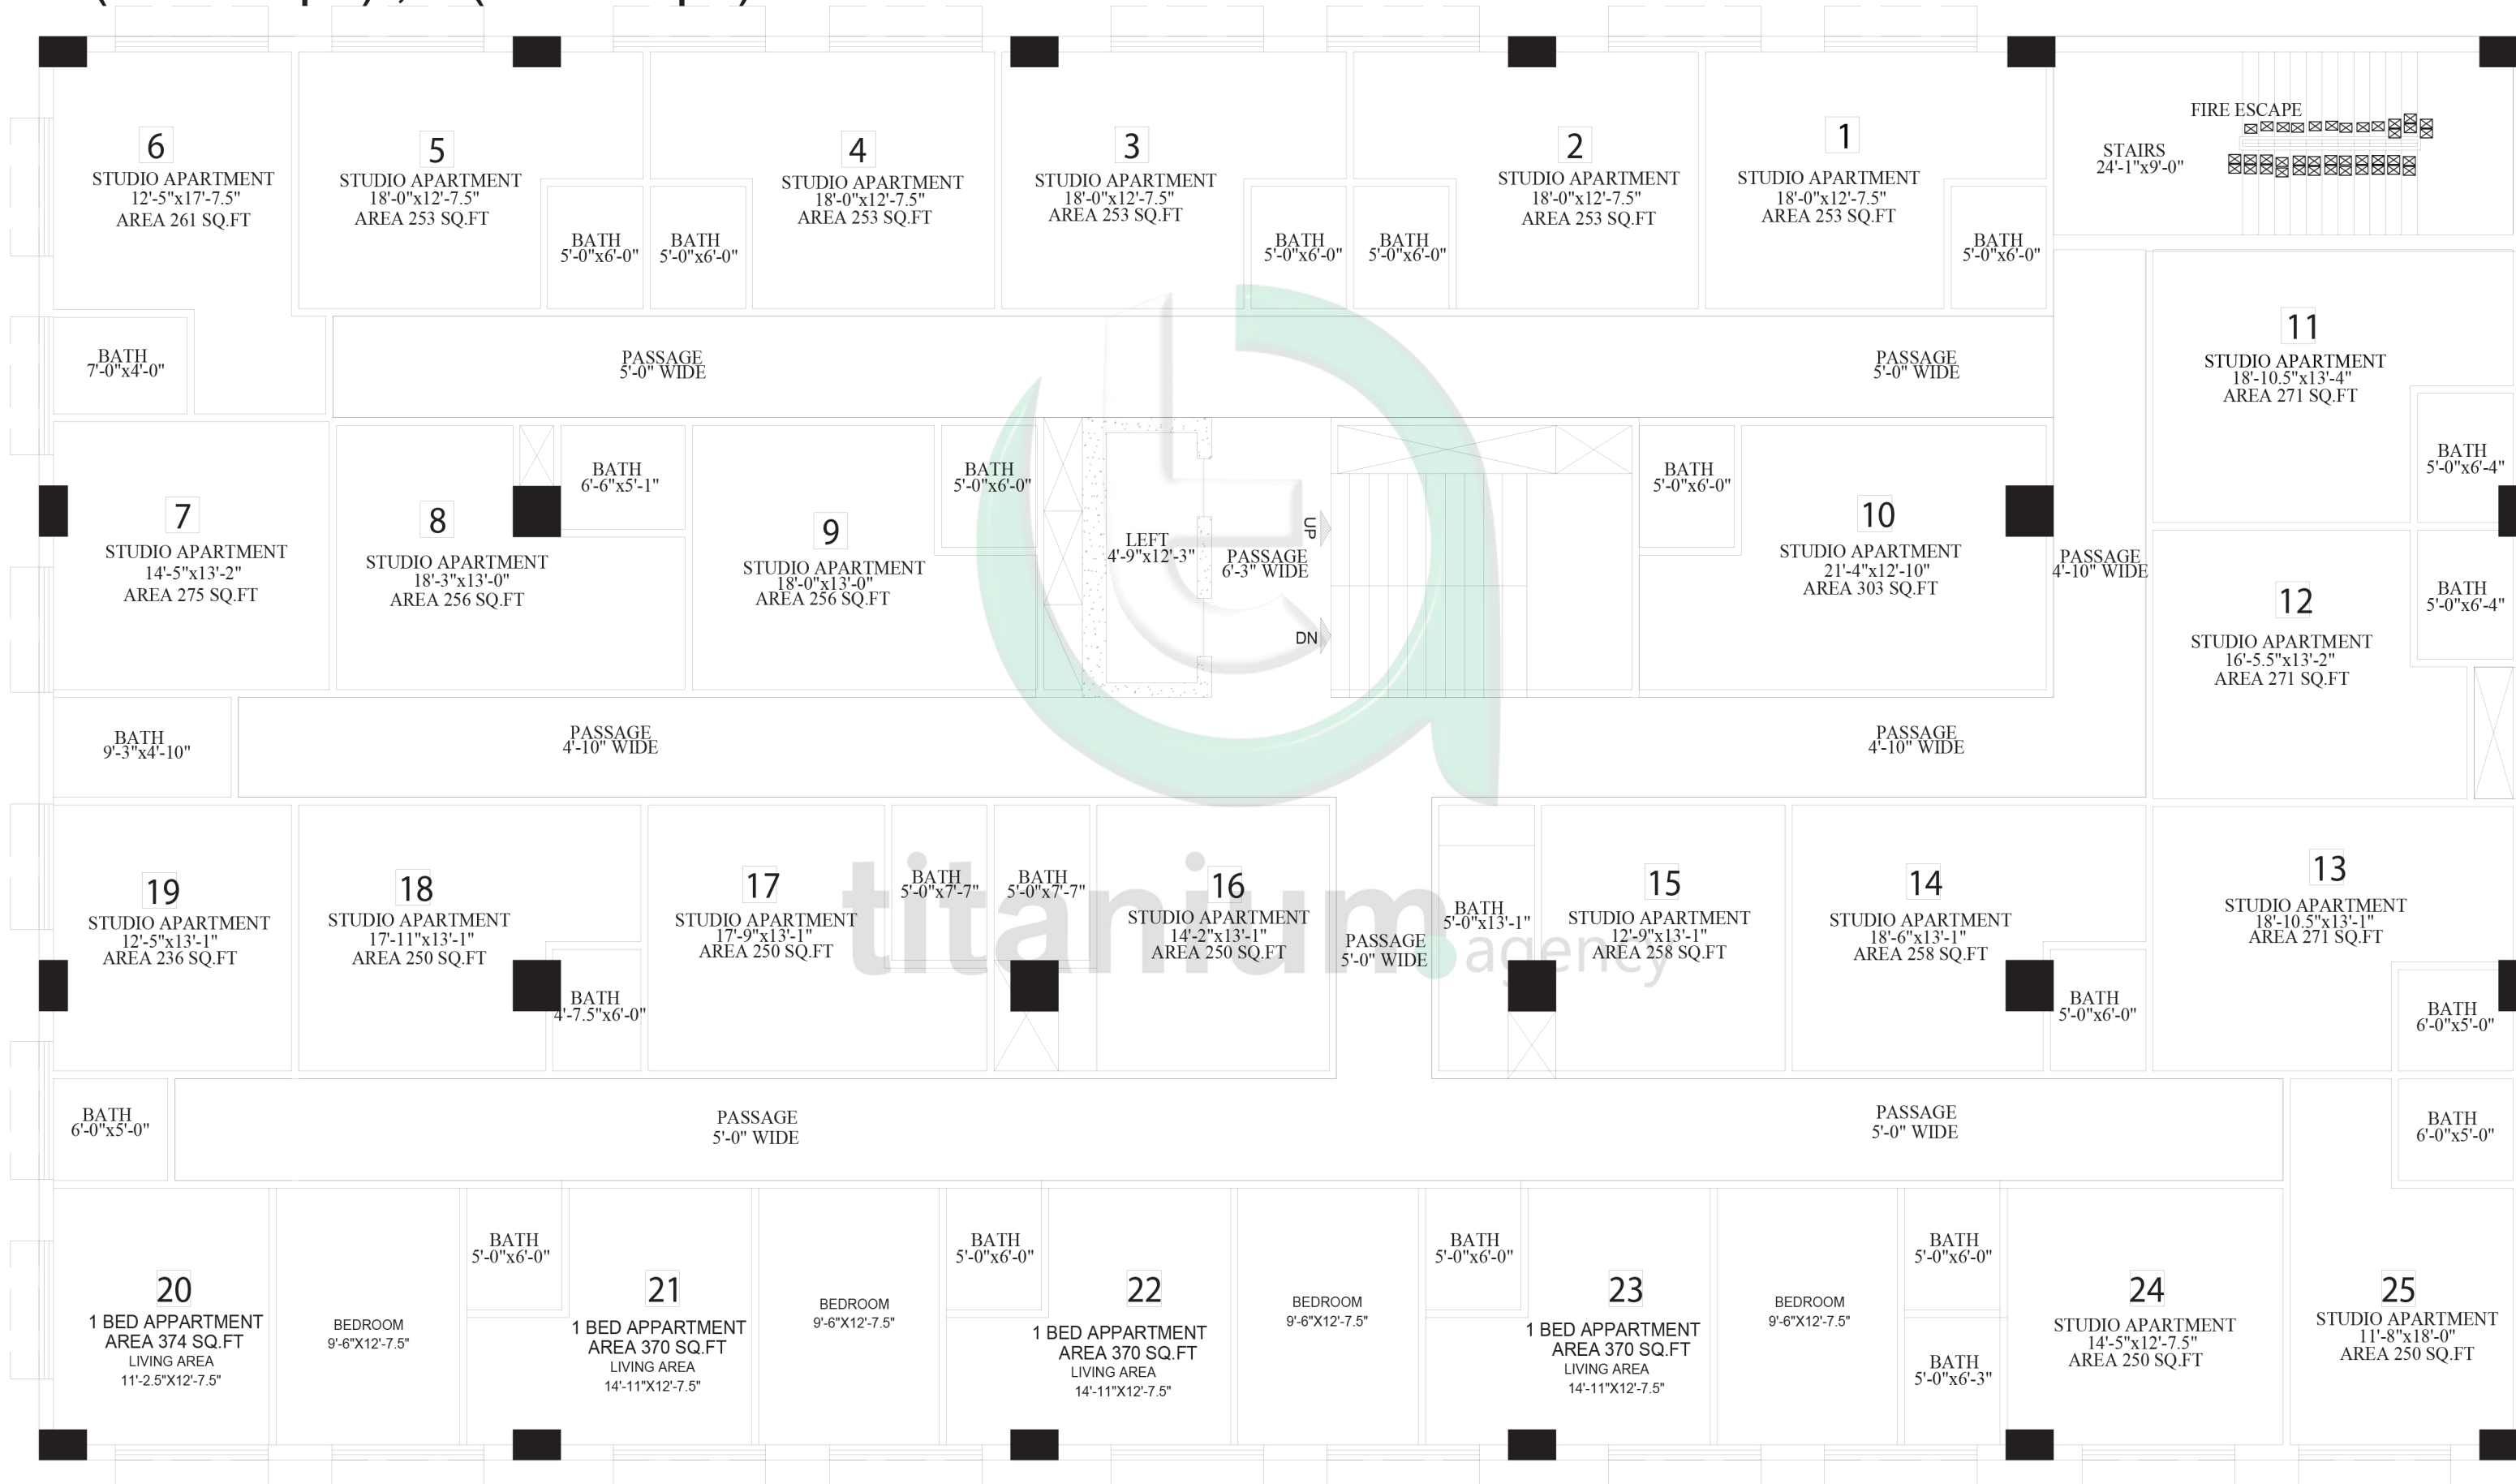

RIJAS RESIDENCIA BASEMENT FLOOR

RIJAS RESIDENCIA GROUND FLOOR

RIJAS RESIDENCIA {24-09-2023}

1ST FLOOR (STUDIO)

S (7080 sq.ft) ,C (2338 sq.ft) = 9129

RIJAS RESIDENCIA {24-09-2023}

2ND FLOOR (STUDIO)

S (7080 sq.ft) ,C (2338 sq.ft) = 9129