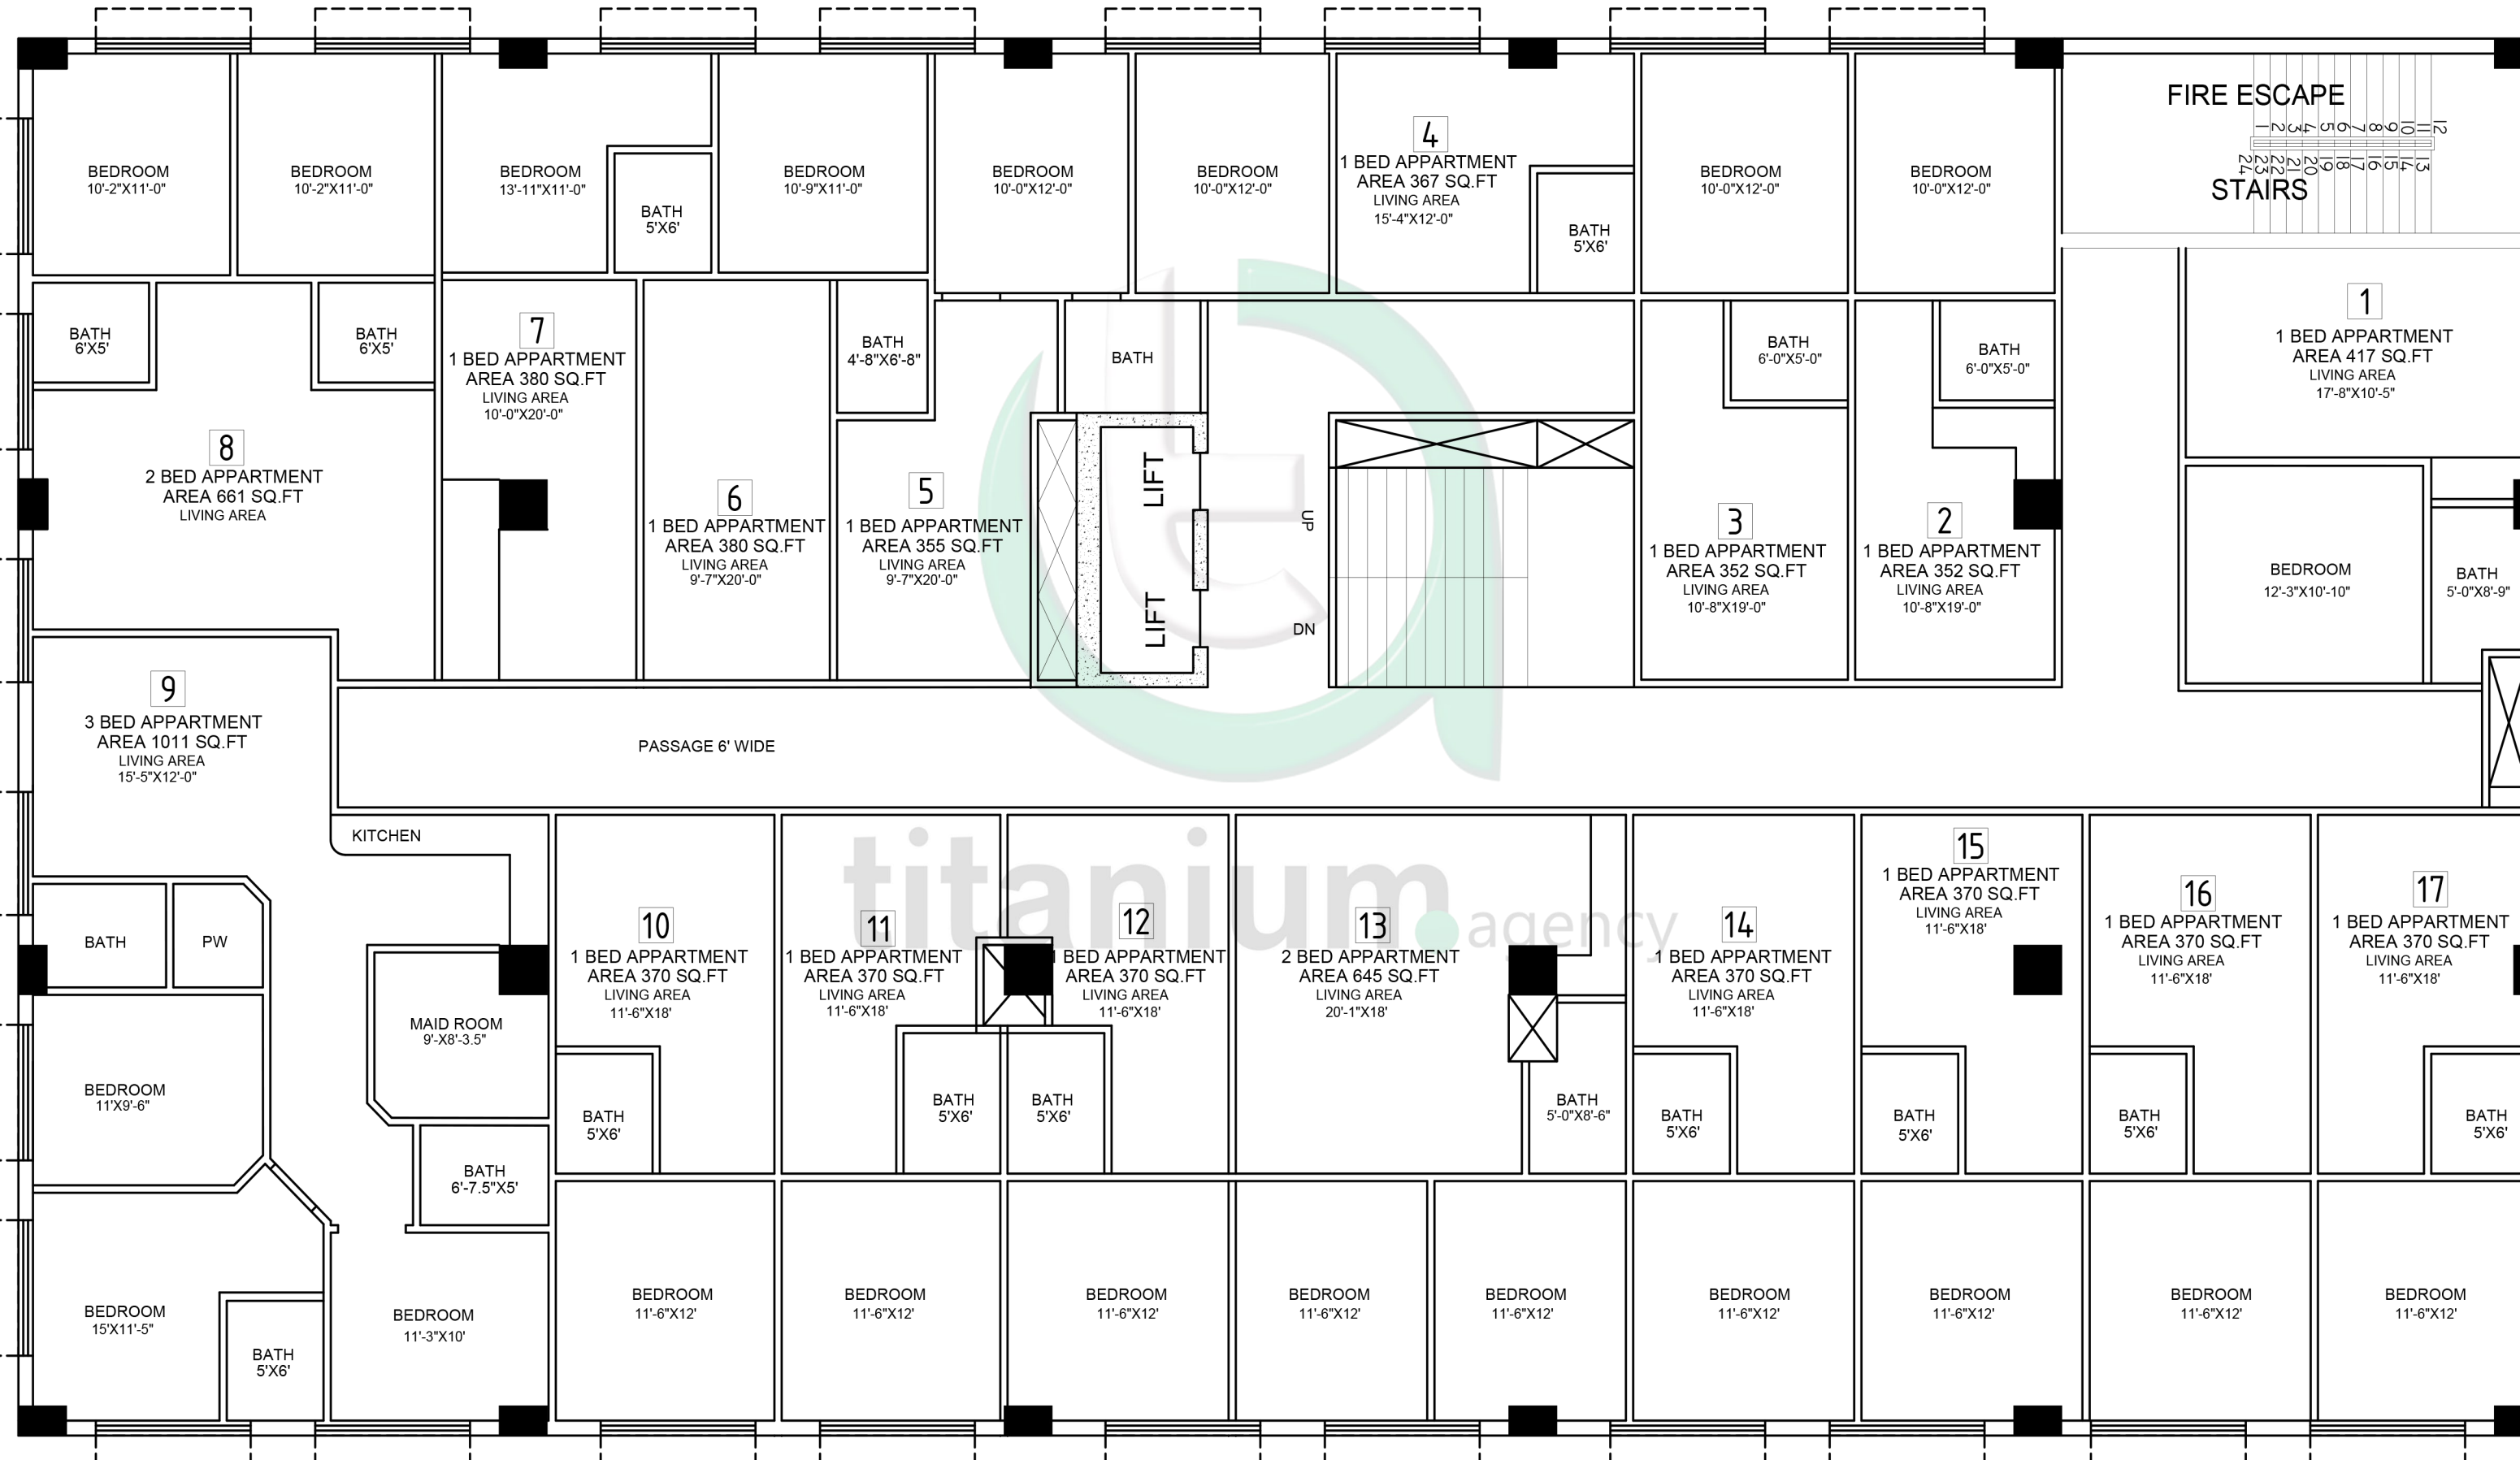

RIJAS RESIDENCIA

6TH FLOOR 1 BED+ 2 BED+ 3 BED