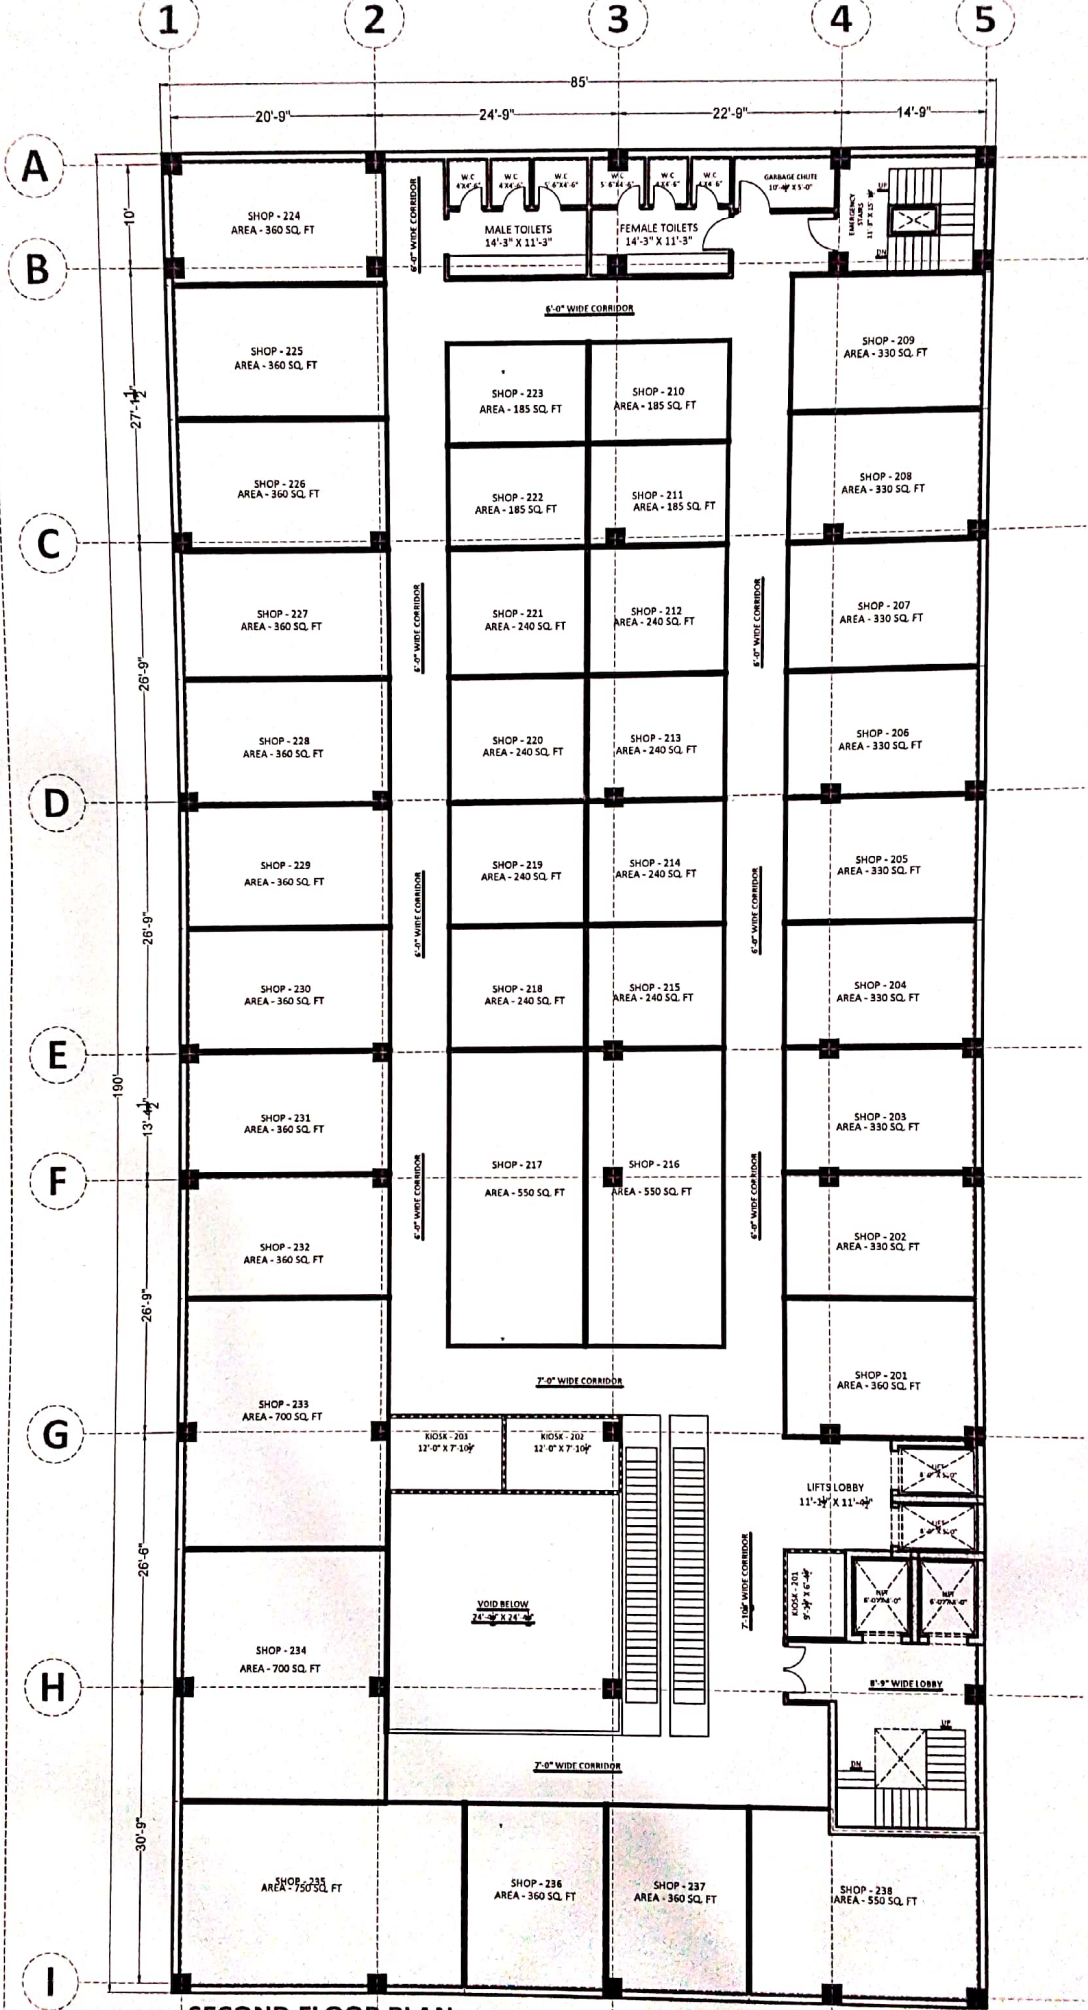

FIRST FLOOR PLAN
 (TOTAL NO. OF SHOPS - 38)
 (TOTAL NO. OF KIOSKS - 3)

TOTAL AREA - 16150 SQ. FT

SECOND FLOOR PLAN
 (TOTAL NO. OF SHOPS - 38)
 (TOTAL NO. OF KIOSKS - 3)

TOTAL AREA - 16150 SQ. FT